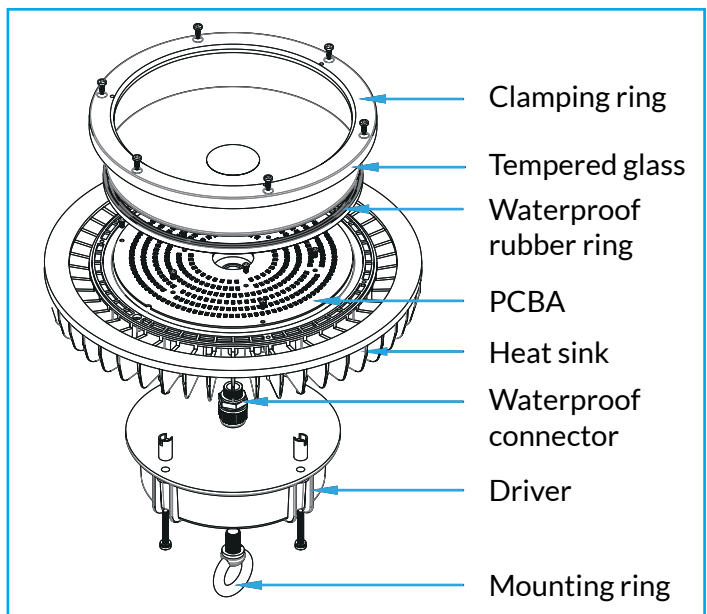

Dimensions

100W	∅ 10.24*6.26 inch
150W/200W	∅ 10.24*6.85 inch
240W	∅ 12.60*6.73 inch
300W	∅ 12.60*7.80 inch

Accessories (optional)

Sensor	
Emergency driver	
120° Reflector	

Structures

Stick it to the Man and Fight for the Little Guy!

B) Metal Chain Mounting

- Screw the included MOUNTING RING clockwise into the hole at the top of the fixture and tighten.
- Ensure the SAFETY CABLE is secured on the fixture. Secure the other end of the SAFETY CABLE to the mounting structure.