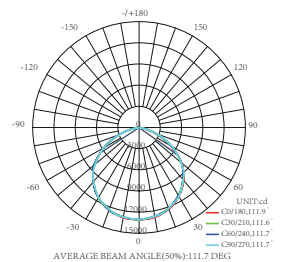

PS:			
DM	Dimming function	SD	Sensing+Dimming function
DE	Emergency+Dimming function	SE	Sensing+Emergency+Dimming function

Luminaire Photometric Test Report

100W

∅ 10.24*6.26 inch

LUMINOUS INTENSITY DISTRIBUTION DIAGRAM

CO PLANE ISOLUX DIAGRAM (UNIT: lx)

150W

∅ 10.24*6.85 inch

LUMINOUS INTENSITY DISTRIBUTION DIAGRAM

CO PLANE ISOLUX DIAGRAM (UNIT: lx)

200W

∅ 10.24*6.85 inch

LUMINOUS INTENSITY DISTRIBUTION DIAGRAM

CO PLANE ISOLUX DIAGRAM (UNIT: lx)

240W

∅ 12.60*6.73 inch

LUMINOUS INTENSITY DISTRIBUTION DIAGRAM

CO PLANE ISOLUX DIAGRAM (UNIT: lx)

300W

∅ 12.60*7.80 inch

室内灯具配光曲线