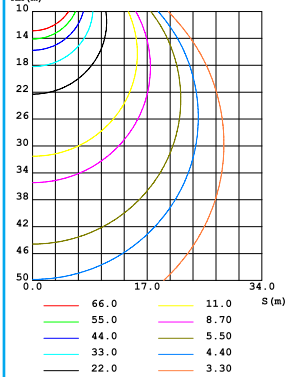

CO PLANE ISOLUX DIAGRAM (UNIT: lx)

240W

∅ 12.60*6.73 inch