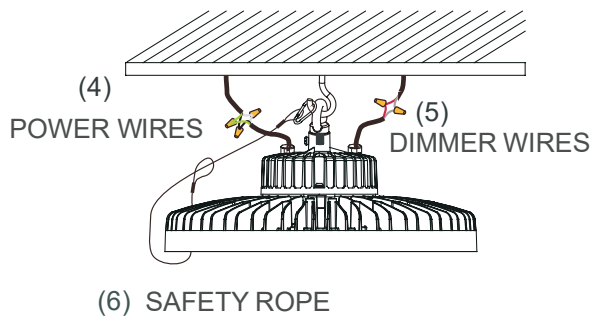

Electrical Schematic Diagram

Non-Dimming

1-10V Dimming

Stick it to the Man and Fight for the Little Guy!

Tel: (435) 932-0867 Email: Sales@BrilledLighting.com Web: www.brilledlighting.com

Installation Instructions

Package Contents

Description	Quantity(set)
LED High Bay Fixture	1
Mounting Ring	1
Safety Rope	1
User Manual	1
	
Safety Rope	Mounting Ring(A)

A) Hook Mounting

- If you don't need the plug, cut it off for direct wiring (refer to 4). Connect the black wire(Live Wire), white (Neutral wire) and green wire (Ground) to the appropriate wire inside junction box.
- To make the lamp dimmable, please connect 1-10V dimmer(not included) with the dimming signal of lamp, connect DIM+ port and DIM- port with corresponding line on the dimmer.

B) Metal Chain Mounting

- Screw the included MOUNTING RING clockwise into the hole at the top of the fixture and tighten.
- Ensure the SAFETY CABLE is secured on the fixture. Secure the other end of the SAFETY CABLE to the mounting structure.