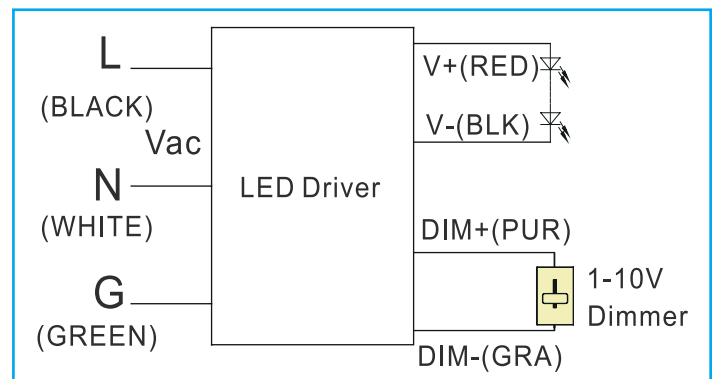

1-10V Dimming

Stick it to the Man and Fight for the Little Guy!

Tel: (435) 932-0867 Email: Sales@BrilledLighting.com Web: www.brilledlighting.com