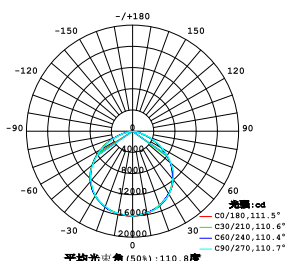

PS:			
DM	Dimming function	SD	Sensing+Dimming function
DE	Emergency+Dimming function	SE	Sensing+Emergency+Dimming function

Luminaire Photometric Test Report

100W

∅ 10.24*6.26 inch

LUMINOUS INTENSITY DISTRIBUTION DIAGRAM

CO PLANE ISOLUX DIAGRAM (UNIT: lx)

150W

∅ 10.24*6.85 inch

LUMINOUS INTENSITY DISTRIBUTION DIAGRAM

CO PLANE ISOLUX DIAGRAM (UNIT: lx)

200W

∅ 10.24*6.85 inch

LUMINOUS INTENSITY DISTRIBUTION DIAGRAM

CO PLANE ISOLUX DIAGRAM (UNIT: lx)

240W

∅ 12.60*6.73 inch

LUMINOUS INTENSITY DISTRIBUTION DIAGRAM

CO PLANE ISOLUX DIAGRAM (UNIT: lx)

300W

∅ 12.60*7.80 inch

室内灯具配光曲线

空间等照度曲线(单位: lx)

Stick it to the Man and Fight for the Little Guy!

Tel: (435) 932-0867 Email: Sales@BrilledLighting.com Web: www.brilledlighting.com

Packaging Information

Model No.	Watts(W)	N. W (lbs)	Carton Size (Inch)	QTY/ctn (pcs)	G. W (lbs)	Qty loaded by 20GP	Qty loaded by 40GP	Qty loaded by 40HQ
UHB26- 100	100	4.29 lbs	10.63*10.63*7.09	1	6.94 lbs	2016 pcs	4032 pcs	4707 pcs
UHB26- 150	150	4.40 lbs	10.63*10.63*7.68	1	7.05 lbs	1848 pcs	3696 pcs	4368 pcs
UHB26- 200	200	4.40 lbs	10.63*10.63*7.68	1	7.05 lbs	1848 pcs	3696 pcs	4368 pcs
UHB26- 240	240	6.34 lbs	12.99*12.99*7.28	1	1 8.99 lbs	1224 pcs	2520 pcs	2730 pcs
UHB26- 300	300	9.85 lbs	12.99*11.81*8.27	1	11.9 lbs	1190 pcs	2450 pcs	2940 pcs