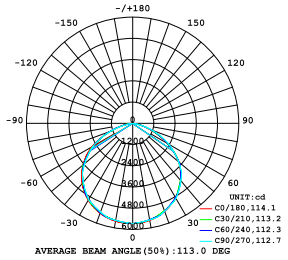

Model No.	Watts(W)	Input Voltage	Lumen	Lumen Size (Inch)	N.W (lbs)
UHB26-100[DM,SD,DE,SE]-50NL3	100	120-277Vac 277-480Vac	150LM/W	∅ 10.24*6.26	4.29
UHB26-150[DM,SD,DE,SE]-50NL3	150			∅ 10.24*6.85	4.40
UHB26-200[DM,SD,DE,SE]-50NL3	200			∅ 10.24*6.85	4.40
UHB32-240[DM,SD,DE,SE]-50NL3	240			∅ 12.60*6.73	6.34
UHB32-300[DM,SD,DE,SE]-50QL3	300			∅ 12.60*7.80	9.85

PS:			
DM	Dimming function	SD	Sensing+Dimming function
DE	Emergency+Dimming function	SE	Sensing+Emergency+Dimming function

Luminaire Photometric Test Report

100W

∅ 10.24*6.26 inch

LUMINOUS INTENSITY DISTRIBUTION DIAGRAM