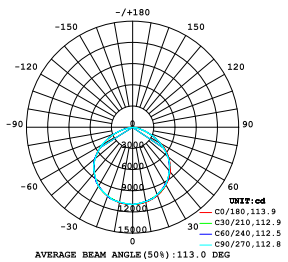

PS:			
DM	Dimming function	SD	Sensing+Dimming function
DE	Emergency+Dimming function	SE	Sensing+Emergency+Dimming function

Luminaire Photometric Test Report

100W

∅ 10.24*6.26 inch

LUMINOUS INTENSITY DISTRIBUTION DIAGRAM

CO PLANE ISOLUX DIAGRAM (UNIT: lx)

150W

∅ 10.24*6.85 inch

LUMINOUS INTENSITY DISTRIBUTION DIAGRAM

CO PLANE ISOLUX DIAGRAM (UNIT: lx)

200W

∅ 10.24*6.85 inch

LUMINOUS INTENSITY DISTRIBUTION DIAGRAM