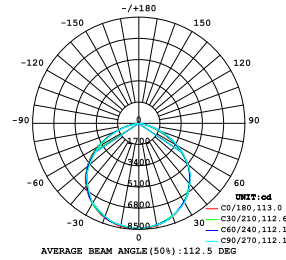

Model No.	Watts(W)	Input Voltage	Lumen	Lumen Size (Inch)	N.W (lbs)
UHB26-100[DM,SD,DE,SE]-50NL3	100	120-277Vac 277-480Vac	150LM/W	∅ 10.24*6.26	4.29
UHB26-150[DM,SD,DE,SE]-50NL3	150			∅ 10.24*6.85	4.40
UHB26-200[DM,SD,DE,SE]-50NL3	200			∅ 10.24*6.85	4.40
UHB32-240[DM,SD,DE,SE]-50NL3	240			∅ 12.60*6.73	6.34
UHB32-300[DM,SD,DE,SE]-50QL3	300			∅ 12.60*7.80	9.85

PS:			
DM	Dimming function	SD	Sensing+Dimming function
DE	Emergency+Dimming function	SE	Sensing+Emergency+Dimming function

Luminaire Photometric Test Report

100W

∅ 10.24*6.26 inch

LUMINOUS INTENSITY DISTRIBUTION DIAGRAM

CO PLANE ISOLUX DIAGRAM (UNIT: lx)

150W

∅ 10.24*6.85 inch

LUMINOUS INTENSITY DISTRIBUTION DIAGRAM

CO PLANE ISOLUX DIAGRAM (UNIT: lx)

200W

∅ 10.24*6.85 inch

LUMINOUS INTENSITY DISTRIBUTION DIAGRAM