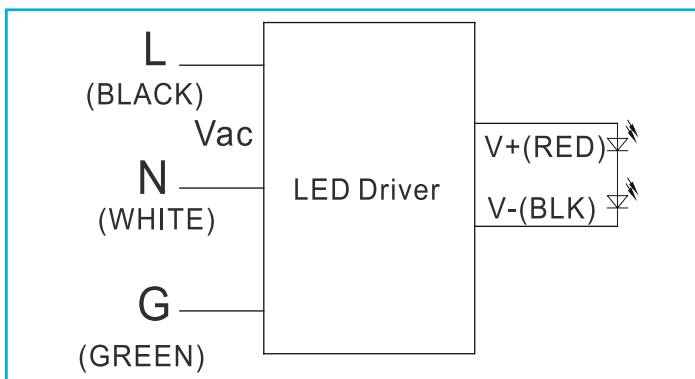

SPECS	UHB26-200	ML	MH	HPS	FLUORESCENT
LUMENS	30,000 lm	25000 lm	22000 lm	25200 lm	25920 lm
WATTAGE	200W	500W	400W	280W(70W*4)	432W(54W*8)
EFFICACY	150 lm/W	50 lm/W	55 lm/W	90 lm/W	60 lm/W
LIFE (HOURS)	50,000 hrs	30,000 hrs	30,000 hrs	30,000 hrs	30,000 hrs
LUMEN DIFFERENTIAL		-1000 lm	-4000 lm	-3500 lm	-80 lm
WATTAGE DIFFERENTIAL		300W	200W	80W	232W
%ENERGY SAVINGS		60%	50%	28.6%	53.7%
NUMBER OF LAMPS		1	1	4	8

SPECS	UHB32-240	ML	MH	HPS	FLUORESCENT
LUMENS	36,000 lm	30000 lm	28875 lm	31500 lm	29160 lm
WATTAGE	240W	600W(500W+100)	525W(175W*3)	350W(70W*5)	486W(54W*9)
EFFICACY	150 lm/W	50 lm/W	55 lm/W	90 lm/W	60 lm/W
LIFE (HOURS)	50,000 hrs	30,000 hrs	30,000 hrs	30,000 hrs	30,000 hrs
LUMEN DIFFERENTIAL		-1200 lm	-2325 lm	300 lm	-2040 lm
WATTAGE DIFFERENTIAL		360W	285W	110W	246W
%ENERGY SAVINGS		60.0%	54.3%	31.4%	50.6%
NUMBER OF LAMPS		2	3	5	9

SPECS	UHB32-300	ML	MH	HPS	FLUORESCENT
LUMENS	45,000 lm	40000 lm	41250 lm	37800 lm	38880 lm
WATTAGE	300W	800W(400W*2)	750W(250W*3)	420W(70W*6)	648W(54W*12)
EFFICACY	150 lm/W	50 lm/W	55 lm/W	90 lm/W	60 lm/W
LIFE (HOURS)	50,000 hrs	30,000 hrs	30,000 hrs	30,000 hrs	30,000 hrs
LUMEN DIFFERENTIAL		1000 lm	2250 lm	-1200 lm	-20 lm
WATTAGE DIFFERENTIAL		500W	450W	120W	300W
%ENERGY SAVINGS		63%	60%	28.6%	46.3%
NUMBER OF LAMPS		2	3	6	12

Electrical Schematic Diagram

Non-Dimming