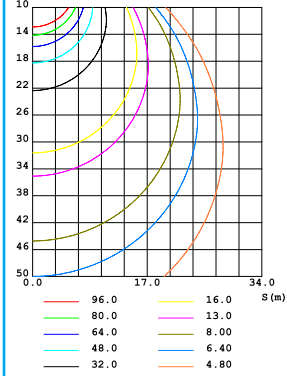

空间等照度曲线(单位: lx)

Stick it to the Man and Fight for the Little Guy!

Tel: (435) 932-0867 Email: Sales@BrilledLighting.com Web: www.brilledlighting.com