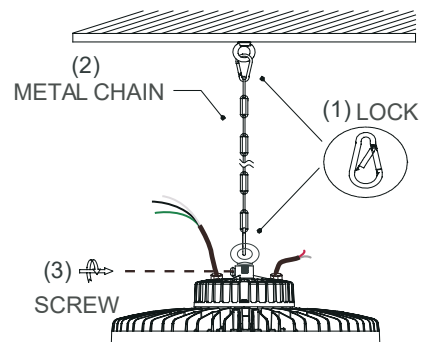

Electrical Schematic Diagram

Non-Dimming

1-10V Dimming

Stick it to the Man and Fight for the Little Guy!

Tel: (435) 932-0867 Email: Sales@BrilledLighting.com Web: www.brilledlighting.com

Installation Instructions

Package Contents

Description	Quantity(set)
LED High Bay Fixture	1
Mounting Ring	1
Safety Rope	1
User Manual	1
	
Safety Rope	Mounting Ring(A)

A) Hook Mounting

- If you don't need the plug, cut it off for direct wiring (refer to 4). Connect the black wire(Live Wire), white (Neutral wire) and green wire (Ground) to the appropriate wire inside junction box.
- To make the lamp dimmable, please connect 1-10V dimmer(not included) with the dimming signal of lamp, connect DIM+ port and DIM- port with corresponding line on the dimmer.

B) Metal Chain Mounting

- Screw the included MOUNTING RING clockwise into the hole at the top of the fixture and tighten.
- Ensure the SAFETY CABLE is secured on the fixture. Secure the other end of the SAFETY CABLE to the mounting structure.