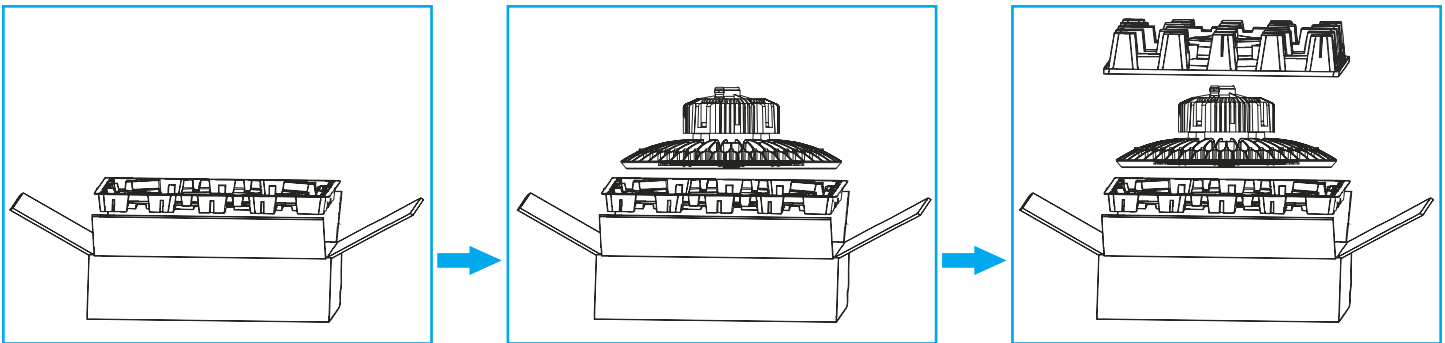

空间等照度曲线(单位: lx)

Stick it to the Man and Fight for the Little Guy!

Tel: (435) 932-0867 Email: Sales@BrilledLighting.com Web: www.brilledlighting.com

Packaging Information

Model No.	Watts(W)	N. W (lbs)	Carton Size (Inch)	QTY/ctn (pcs)	G. W (lbs)	Qty loaded by 20GP	Qty loaded by 40GP	Qty loaded by 40HQ
UHB26- 100	100	4.29 lbs	10.63*10.63*7.09	1	6.94 lbs	2016 pcs	4032 pcs	4707 pcs
UHB26- 150	150	4.40 lbs	10.63*10.63*7.68	1	7.05 lbs	1848 pcs	3696 pcs	4368 pcs
UHB26- 200	200	4.40 lbs	10.63*10.63*7.68	1	7.05 lbs	1848 pcs	3696 pcs	4368 pcs
UHB26- 240	240	6.34 lbs	12.99*12.99*7.28	1	1 8.99 lbs	1224 pcs	2520 pcs	2730 pcs
UHB26- 300	300	9.85 lbs	12.99*11.81*8.27	1	11.9 lbs	1190 pcs	2450 pcs	2940 pcs