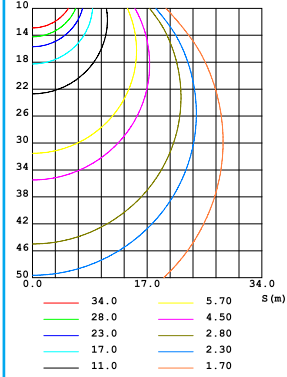

Model No.	Watts(W)	Input Voltage	Lumen	Lumen Size (Inch)	N.W (lbs)
UHB26-100[DM,SD,DE,SE]-50NL3	100	120-277Vac 277-480Vac	150LM/W	∅ 10.24*6.26	4.29
UHB26-150[DM,SD,DE,SE]-50NL3	150			∅ 10.24*6.85	4.40
UHB26-200[DM,SD,DE,SE]-50NL3	200			∅ 10.24*6.85	4.40
UHB32-240[DM,SD,DE,SE]-50NL3	240			∅ 12.60*6.73	6.34
UHB32-300[DM,SD,DE,SE]-50QL3	300			∅ 12.60*7.80	9.85

PS:			
DM	Dimming function	SD	Sensing+Dimming function
DE	Emergency+Dimming function	SE	Sensing+Emergency+Dimming function

Luminaire Photometric Test Report

100W

∅ 10.24*6.26 inch

LUMINOUS INTENSITY DISTRIBUTION DIAGRAM

CO PLANE ISOLUX DIAGRAM (UNIT: lx)

150W

∅ 10.24*6.85 inch

LUMINOUS INTENSITY DISTRIBUTION DIAGRAM

CO PLANE ISOLUX DIAGRAM (UNIT: lx)

200W

∅ 10.24*6.85 inch

LUMINOUS INTENSITY DISTRIBUTION DIAGRAM