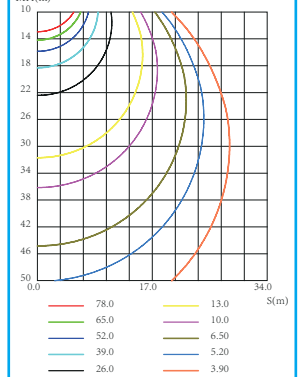

PS:			
DM	Dimming function	SD	Sensing+Dimming function
DE	Emergency+Dimming function	SE	Sensing+Emergency+Dimming function

Luminaire Photometric Test Report

100W

∅ 10.24*6.26 inch

LUMINOUS INTENSITY DISTRIBUTION DIAGRAM

CO PLANE ISOLUX DIAGRAM (UNIT: lx)

150W

∅ 10.24*6.85 inch

LUMINOUS INTENSITY DISTRIBUTION DIAGRAM

CO PLANE ISOLUX DIAGRAM (UNIT: lx)

200W

∅ 10.24*6.85 inch

LUMINOUS INTENSITY DISTRIBUTION DIAGRAM

CO PLANE ISOLUX DIAGRAM (UNIT: lx)

240W

∅ 12.60*6.73 inch

LUMINOUS INTENSITY DISTRIBUTION DIAGRAM

CO PLANE ISOLUX DIAGRAM (UNIT: lx)

300W

∅ 12.60*7.80 inch

室内灯具配光曲线