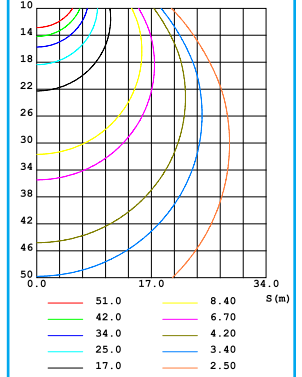

PS:			
DM	Dimming function	SD	Sensing+Dimming function
DE	Emergency+Dimming function	SE	Sensing+Emergency+Dimming function

Luminaire Photometric Test Report

100W

∅ 10.24*6.26 inch

LUMINOUS INTENSITY DISTRIBUTION DIAGRAM

CO PLANE ISOLUX DIAGRAM (UNIT: lx)

150W

∅ 10.24*6.85 inch

LUMINOUS INTENSITY DISTRIBUTION DIAGRAM

CO PLANE ISOLUX DIAGRAM (UNIT: lx)

200W

∅ 10.24*6.85 inch

LUMINOUS INTENSITY DISTRIBUTION DIAGRAM